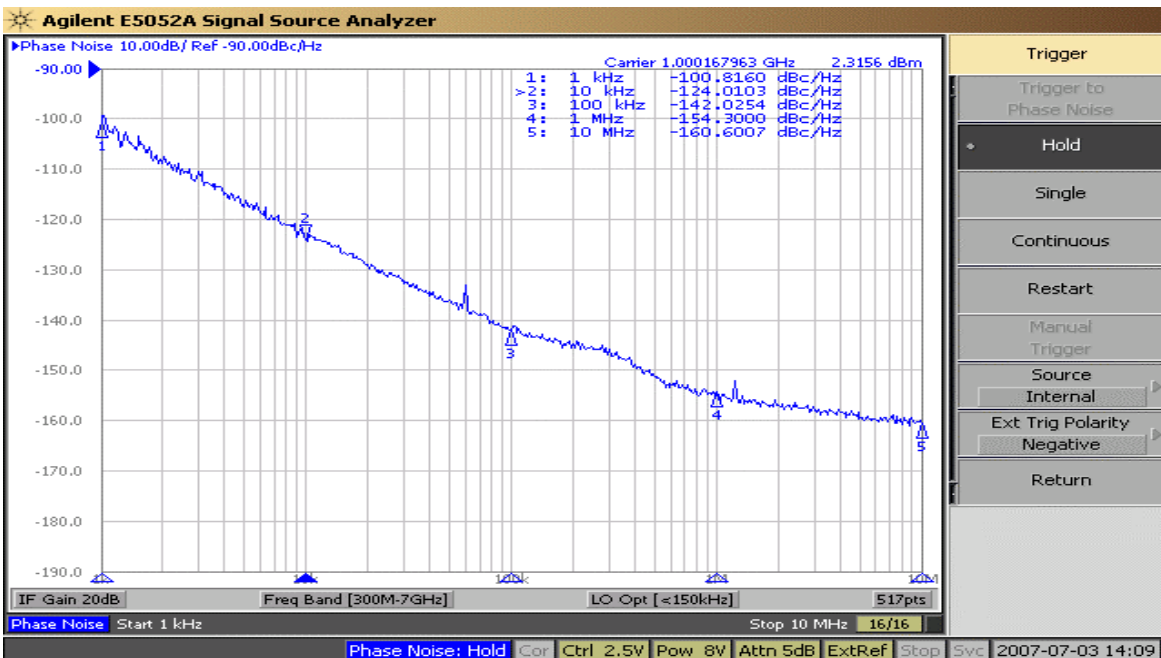

Phase Noise