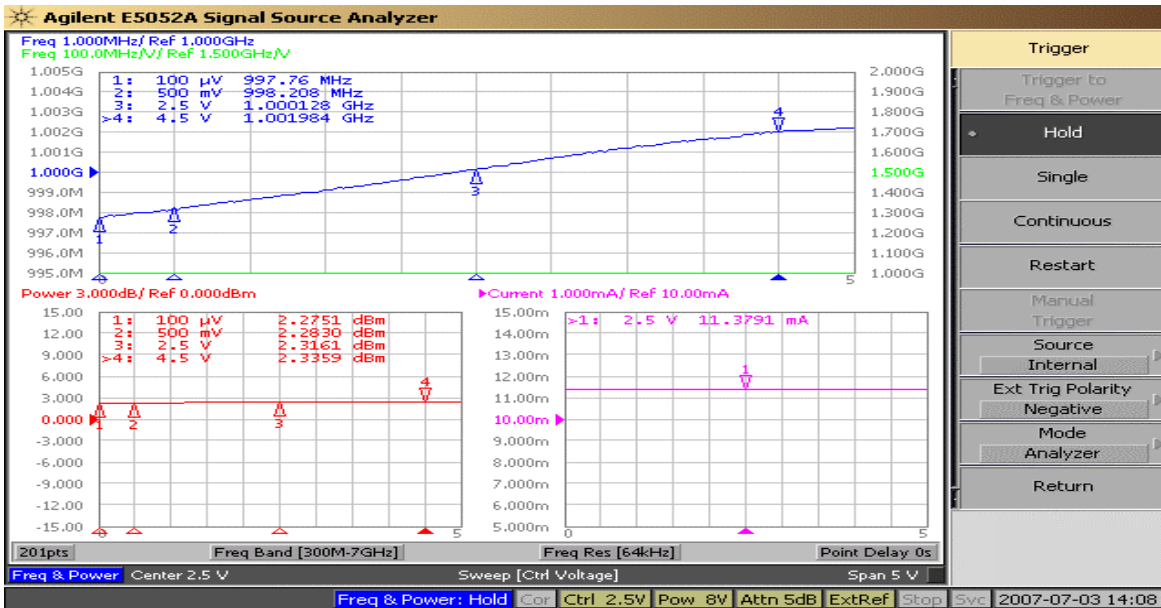

# 1000MHz VCO Data Sheet

## Output Frequency & Power